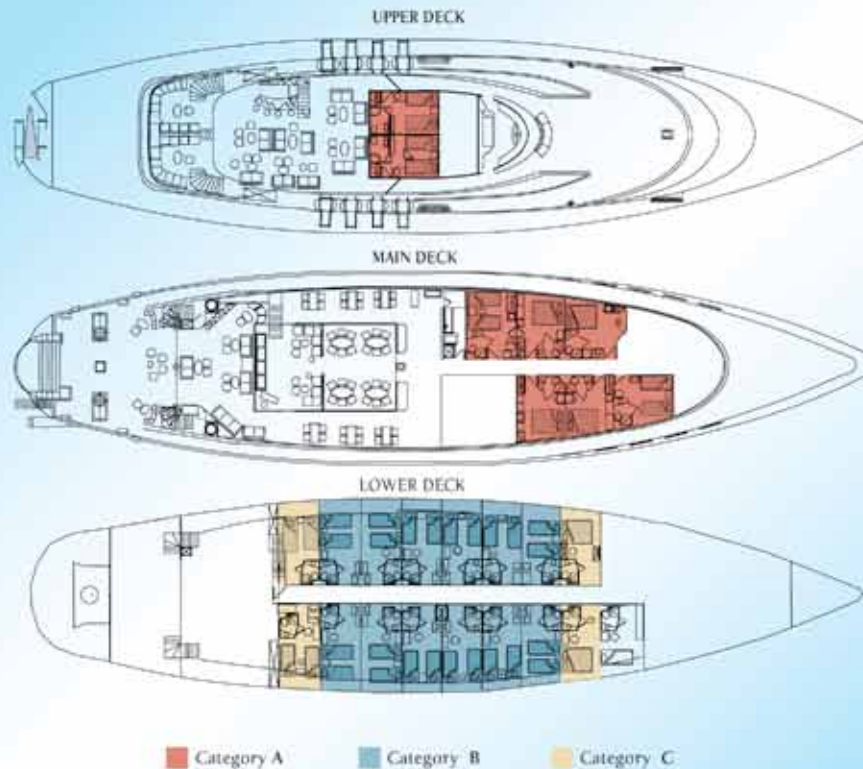

sail cruiser

panorama

Variety Cruises
The Yacht Cruise Experience

sail cruiser
panorama

GENERAL INFORMATION

Launch year / Rebuilt	1993 / 2001
Ship type	Sail Cruiser
Classification	Hellenic Register
Length/Breadth/Draft-in ft	177 x 40 x 16 ft.
Length/Breadth/Draft-in M	54 x 12 x 5 m.
Crew	16-18
Cruising Speed in N.M.	11
Engines	Caterpillar 2 x 720 B.H.P.
Stabilizers	820 Sq meters Sails
Fire/ Safety	SOLAS
Voyages	International
Insurance coverage by	LLOYD'S

CABINS AND EQUIPMENT

Cabins/ Passengers	25/49
Cabins location by deck	Cabins on Lower deck (portholes) , Main deck and Upper deck (Windows).
Cabins with twin beds	14+1U/L
Cabins with double beds	6
Cabins Triples	4
Cabins Quadruples	-
Cabin facilities and amenities	Bathroom with showers. Cabins with individually controlled A/C, piped music,TV (Local TV stations only), telephone for internal use, mini safe, mini fridge, hairdryer, adapters (voltage: 220V)

Discover a 3 masted sail cruiser which can accommodate up to 49 passengers in 25 cabins. The PANORAMA was launched in 1993 and was renovated in 2001. This state of the art sail cruiser has performed several Atlantic Ocean crossings and has sailed from the Seychelles to Monte Carlo and from the Black Sea to Tunis and offers the highest standard of accommodation, comfort and safety.

sail cruiser

panorama

The Panorama cabins are located on all 3 decks and are finished with wooden furniture and light fabrics. Cabins on the Upper and Main Decks are equipped with windows while cabins on the Lower Deck are finished with portholes. The fully equipped bathrooms are finished with marble.