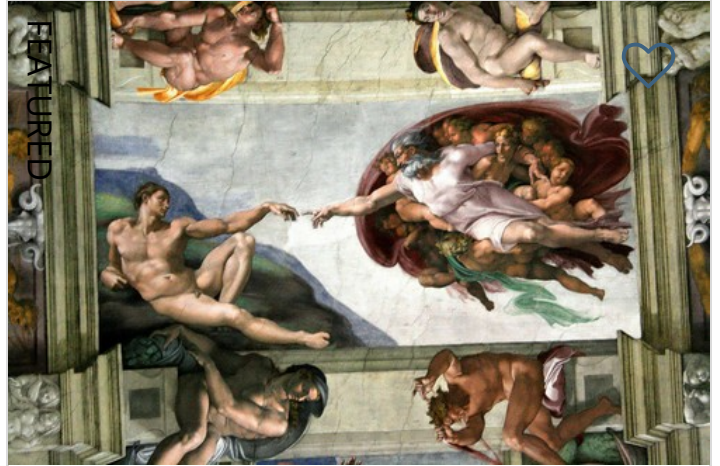

FEATURED

(/shore-excursions/rome-civitavecchia-italy/highlights-of-rome-and-vatican-museum-804096)

Highlights of Rome & Vatican Museum (/shore...

★★★★☆ (4 Reviews)

Port: **Rome (Civitavecchia), Italy**

Starting at: **$179.99/Adult | $165.99/Child**