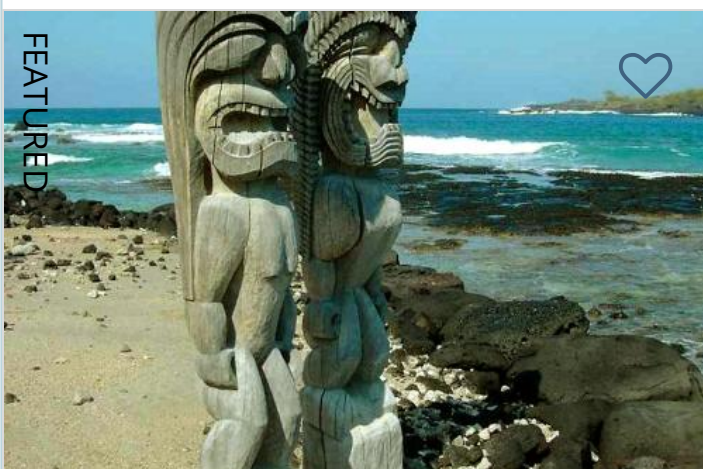

KONA

FILTER | **SORT**

♥ (0)

(/shore-excursions/kona-hi/magical-seahorse-discovery-191025)

Magical Seahorse Discovery (/shore-excursions/...

★★★★★ (2 Reviews)

Port: **Kona, HI**

Starting at: **\$75.99/Person**

(/shore-excursions/kona-hi/captain-zodiac-snorkel-adventure-191016)

Captain Zodiac Snorkel Adventure (/shore-excu...

★★★★☆ (17 Reviews)

Port: **Kona, HI**

Starting at: **\$115.99/Adult | \$99.99/Child**

(/shore-excursions/kona-hi/kona-historical-tour-191020)