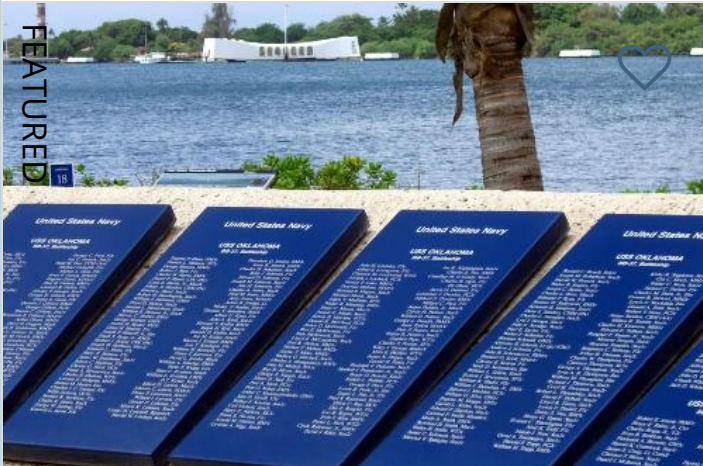

< Shore Excursions

♥ Favorites (0)

HONOLULU

FILTER | **SORT**

♥ (0)

(/shore-excursions/honolulu-hi/pearl-harbor-vip-military-bases-andwwii-battlefield-194015)

Pearl Harbor VIP, Military Bases & WWII Battlefi...

★★★★☆ (21 Reviews)

Port: **Honolulu, HI**

Starting at: **\$174.99/Person**

(/shore-excursions/honolulu-hi/pearl-harbor-punchbowl-and-city-tour-194001)

Pearl Harbor/Punchbowl & City Tour (/shore-ex...

★★★★☆ (25 Reviews)